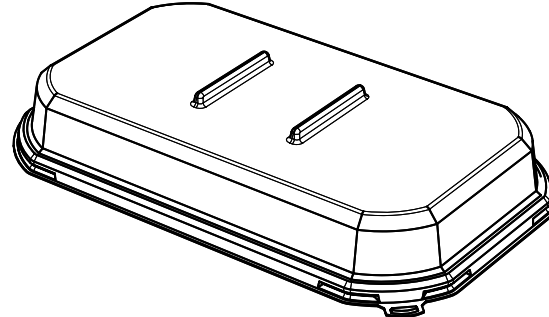

## JEWEL case

JC-LN-L

JC-RC-L

JC-SQ-L

JC-LN-B

JC-RC-B

JC-SQ-B

Item No.	Description	Dimension (inch)	Case Size (inch)	Case Pack	Case Cube (cu ft)	G.W. (lb/ctn)
JC-LN-L	PET Clear Lid with Anti-fog	12.49" x 3.24" x 1.40"	18.50" x 13.00" x 20.10"	600	2.79	22.27
JC-LN-B	PET Clear Base	12.46" x 3.20" x 0.94"	13.78" x 12.80" x 19.68"	600	2.00	21.61
JC-RC-L	PET Clear Lid with Anti-fog	8.40" x 5.08" x 1.40"	17.13" x 18.50" x 15.75"	600	2.88	23.59
JC-RC-B	PET Clear Base	8.36" x 5.06" x 0.94"	14.13" x 13.78" x 15.75"	600	2.15	22.93
JC-SQ-L	PET Clear Lid with Anti-fog	7.37" x 7.37" x 1.40"	18.70" x 15.16" x 15.35"	400	2.51	20.28
JC-SQ-B	PET Clear Base	7.34" x 7.34" x 0.94"	15.16" x 13.78" x 15.36"	400	1.85	19.84