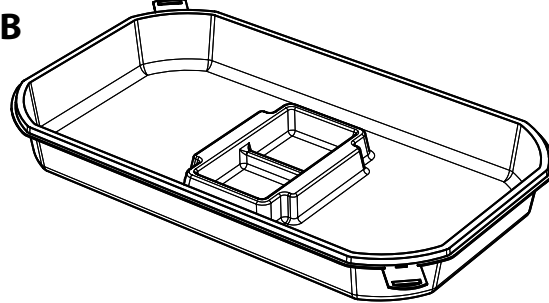

## JEWEL case

JC-LN-L

JC-RC-L

JC-SQ-L

JC-LN-B

JC-RC-B

JC-SQ-B

Item No.	Description	Dimension (inch)	Case Size (inch)	Case Pack	Case Cube (cu ft)	G.W. (lb/ctn)
JC-LN-L	PET Clear Lid with Anti-fog	12.49" x 3.24" x 1.40"	18.50" x 13.00" x 20.10"	600	2.79	22.27
JC-LN-B	PET Clear Base	12.46" x 3.20" x 0.94"	13.78" x 12.80" x 19.68"	600	2.00	21.61
JC-RC-L	PET Clear Lid with Anti-fog	8.40" x 5.08" x 1.40"	17.13" x 18.50" x 15.75"	600	2.88	23.59
JC-RC-B	PET Clear Base	8.36" x 5.06" x 0.94"	14.13" x 13.78" x 15.75"	600	2.15	22.93
JC-SQ-L	PET Clear Lid with Anti-fog	7.37" x 7.37" x 1.40"	18.70" x 15.16" x 15.35"	400	2.51	20.28
JC-SQ-B	PET Clear Base	7.34" x 7.34" x 0.94"	15.16" x 13.78" x 15.36"	400	1.85	19.84