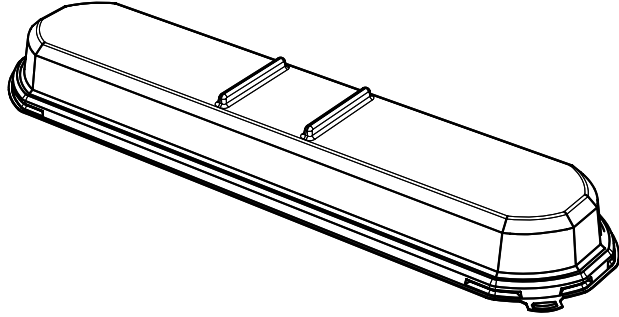

## JEWEL case

JC-LN-L

JC-RC-L

JC-SQ-L

JC-LN-B

JC-RC-B

JC-SQ-B

Item No.	Description	Dimension (inch)	Case Size (inch)	Case Pack	Case Cube (cu ft)	G.W. (lb/ctn)
JC-LN-L	PET Clear Lid with Anti-fog	12.49" x 3.24" x 1.40"	18.50" x 13.00" x 20.10"	600	2.79	22.27
JC-LN-B	PET Clear Base	12.46" x 3.20" x 0.94"	13.78" x 12.80" x 19.68"	600	2.00	21.61
JC-RC-L	PET Clear Lid with Anti-fog	8.40" x 5.08" x 1.40"	17.13" x 18.50" x 15.75"	600	2.88	23.59
JC-RC-B	PET Clear Base	8.36" x 5.06" x 0.94"	14.13" x 13.78" x 15.75"	600	2.15	22.93
JC-SQ-L	PET Clear Lid with Anti-fog	7.37" x 7.37" x 1.40"	18.70" x 15.16" x 15.35"	400	2.51	20.28
JC-SQ-B	PET Clear Base	7.34" x 7.34" x 0.94"	15.16" x 13.78" x 15.36"	400	1.85	19.84