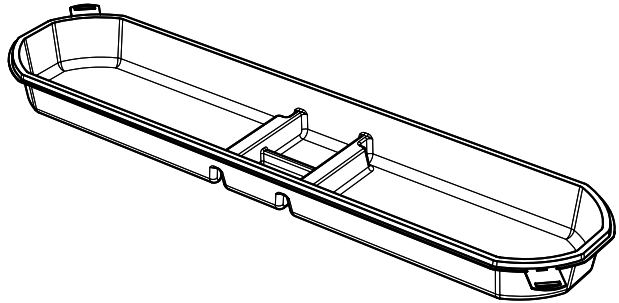

## JEWEL case

JC-LN-L

JC-RC-L

JC-SQ-L

JC-LN-B

JC-RC-B

JC-SQ-B

Item No.	Description	Dimension (inch)	Case Size (inch)	Case Pack	Case Cube (cu ft)	G.W. (lb/ctn)
JC-LN-L	PET Clear Lid with Anti-fog	12.49" x 3.24" x 1.40"	18.50" x 13.00" x 20.10"	600	2.79	22.27
JC-LN-B	PET Clear Base	12.46" x 3.20" x 0.94"	13.78" x 12.80" x 19.68"	600	2.00	21.61
JC-RC-L	PET Clear Lid with Anti-fog	8.40" x 5.08" x 1.40"	17.13" x 18.50" x 15.75"	600	2.88	23.59
JC-RC-B	PET Clear Base	8.36" x 5.06" x 0.94"	14.13" x 13.78" x 15.75"	600	2.15	22.93
JC-SQ-L	PET Clear Lid with Anti-fog	7.37" x 7.37" x 1.40"	18.70" x 15.16" x 15.35"	400	2.51	20.28
JC-SQ-B	PET Clear Base	7.34" x 7.34" x 0.94"	15.16" x 13.78" x 15.36"	400	1.85	19.84