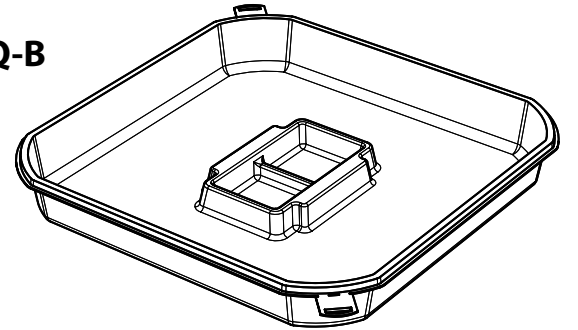

## JEWEL case

JC-LN-L

JC-RC-L

JC-SQ-L

JC-LN-B

JC-RC-B

JC-SQ-B

Item No.	Description	Dimension (inch)	Case Size (inch)	Case Pack	Case Cube (cu ft)	G.W. (lb/ctn)
JC-LN-L	PET Clear Lid with Anti-fog	12.49" x 3.24" x 1.40"	18.50" x 13.00" x 20.10"	600	2.79	22.27
JC-LN-B	PET Clear Base	12.46" x 3.20" x 0.94"	13.78" x 12.80" x 19.68"	600	2.00	21.61
JC-RC-L	PET Clear Lid with Anti-fog	8.40" x 5.08" x 1.40"	17.13" x 18.50" x 15.75"	600	2.88	23.59
JC-RC-B	PET Clear Base	8.36" x 5.06" x 0.94"	14.13" x 13.78" x 15.75"	600	2.15	22.93
JC-SQ-L	PET Clear Lid with Anti-fog	7.37" x 7.37" x 1.40"	18.70" x 15.16" x 15.35"	400	2.51	20.28
JC-SQ-B	PET Clear Base	7.34" x 7.34" x 0.94"	15.16" x 13.78" x 15.36"	400	1.85	19.84