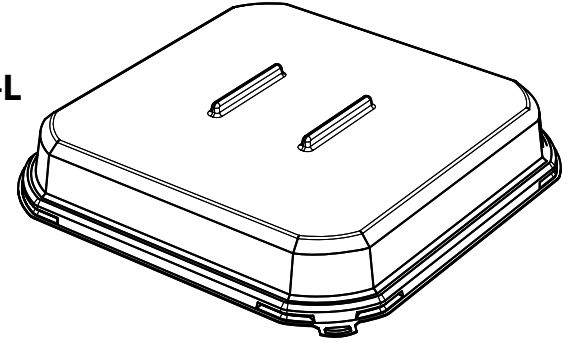

## JEWEL case

JC-LN-L

JC-RC-L

JC-SQ-L

JC-LN-B

JC-RC-B

JC-SQ-B

Item No.	Description	Dimension (inch)	Case Size (inch)	Case Pack	Case Cube (cu ft)	G.W. (lb/ctn)
JC-LN-L	PET Clear Lid with Anti-fog	12.49" x 3.24" x 1.40"	18.50" x 13.00" x 20.10"	600	2.79	22.27
JC-LN-B	PET Clear Base	12.46" x 3.20" x 0.94"	13.78" x 12.80" x 19.68"	600	2.00	21.61
JC-RC-L	PET Clear Lid with Anti-fog	8.40" x 5.08" x 1.40"	17.13" x 18.50" x 15.75"	600	2.88	23.59
JC-RC-B	PET Clear Base	8.36" x 5.06" x 0.94"	14.13" x 13.78" x 15.75"	600	2.15	22.93
JC-SQ-L	PET Clear Lid with Anti-fog	7.37" x 7.37" x 1.40"	18.70" x 15.16" x 15.35"	400	2.51	20.28
JC-SQ-B	PET Clear Base	7.34" x 7.34" x 0.94"	15.16" x 13.78" x 15.36"	400	1.85	19.84