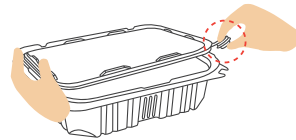

SAFE box

tamper-evident PLS-line

SNAP CLOSE

CLICK BUTTON

PULL TAB TO OPEN

TORN TAB INDICATOR

	Item No.	Capacity	Case Pack	Dimensions LxWxH (inch)	Cuft
PET Hinged Rectangular Container					
	PLS08	8 oz / 240 cc	240 pcs	Upgrading	Coming Soon
	PLS12	12 oz / 360 cc	240 pcs	Upgrading	Coming Soon
	PLS16	16 oz / 480 cc	240 pcs	Upgrading	Coming Soon
	PLS24	24 oz / 710 cc	200 pcs	Upgrading	Coming Soon
	PLS32	32 oz / 950 cc	200 pcs	Upgrading	Coming Soon
	PLS35	35 oz / 1,035 cc	150 pcs	8.90 x 7.91 x 1.85	3.7
	PLS48	48 oz / 1,420 cc	150 pcs	8.90 x 7.91 x 2.36	3.8
	PLS64	64 oz / 1,900 cc	150 pcs	8.90 x 7.91 x 3.03	4.05