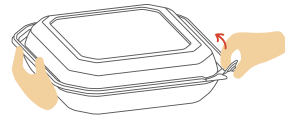

SAFE box

tamper-evident PA-line

SNAP CLOSE

CLICK BUTTON

PULL TAB TO OPEN

TORN TAB INDICATOR

	Item No.	Capacity	Case Pack	Dimensions LxWxH (inch)	Cuft
Clear PET Hinged Octagon Container (Dome Lid)					
	PA16	16oz./480c.c.	180pcs	7.64 x 7.48 x 2.13	2.86
	PA24	24oz./710c.c.	180pcs	7.64 x 7.48 x 2.64	3.02
	PA32	32oz./950c.c.	180pcs	7.64 x 7.48 x 3.19	3.18
	PA48	48oz./1420c.c.	120pcs	9.29 x 9.17 x 2.91	2.84
	PA64	64oz./1900c.c.	120pcs	9.29 x 9.17 x 3.58	3.16

SAFE box

tamper-evident SA-line

SNAP CLOSE

CLICK BUTTON

PULL TAB TO OPEN

TORN TAB INDICATOR

	Item No.	Capacity	Case Pack	Dimensions LxWxH (inch)	Cuft
Clear PET Octagon Container (Two-Piece:Dome Lid in separate)					
	SA936B	36oz /1100c c	240pcs	9.10 x 9.10 x 1.85	3.43
	SA948B	48oz /1420c c	240pcs	9.10 x 9.10 x 2.28	3.59
	SA9L	Lid fits both SA936 / SA948	240pcs	8.70 x 8.70 x 1.22	2.96