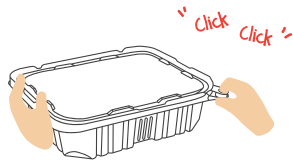

SAFE box

tamper-evident PLS-line

SNAP CLOSE

CLICK BUTTON

PULL TAB TO OPEN

TORN TAB INDICATOR

	Item No.	Capacity	Case Pack	Dimensions LxWxH (inch)	Cuft
PET Hinged Rectangular Container					
	PLS08	8 oz / 240 cc	240 pcs	Upgrading	Coming Soon
	PLS12	12 oz / 360 cc	240 pcs	Upgrading	Coming Soon
	PLS16	16 oz / 480 cc	240 pcs	Upgrading	Coming Soon
	PLS24	24 oz / 710 cc	200 pcs	Upgrading	Coming Soon
	PLS32	32 oz / 950 cc	200 pcs	Upgrading	Coming Soon
	PLS35	35 oz / 1,035 cc	150 pcs	8.90 x 7.91 x 1.85	3.7
	PLS48	48 oz / 1,420 cc	150 pcs	8.90 x 7.91 x 2.36	3.8
	PLS64	64 oz / 1,900 cc	150 pcs	8.90 x 7.91 x 3.03	4.05