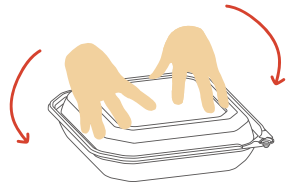

pack-aegis

SAFE box

tamper-evident PA-line

SNAP CLOSE