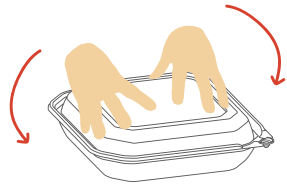

SAFE box

tamper-evident PLS-line

SNAP CLOSE

CLICK BUTTON

PULL TAB TO OPEN

TORN TAB INDICATOR

	Item No.	Capacity	Case Pack	Dimensions LxWxH (inch)	Cuft
PET Hinged Rectangular Container					
	PLS08	8 oz / 240 cc	240 pcs	Upgrading	Coming Soon
	PLS12	12 oz / 360 cc	240 pcs	Upgrading	Coming Soon
	PLS16	16 oz / 480 cc	240 pcs	Upgrading	Coming Soon
	PLS24	24 oz / 710 cc	200 pcs	Upgrading	Coming Soon
	PLS32	32 oz / 950 cc	200 pcs	Upgrading	Coming Soon
	PLS35	35 oz / 1,035 cc	150 pcs	8.90 x 7.91 x 1.85	3.7
	PLS48	48 oz / 1,420 cc	150 pcs	8.90 x 7.91 x 2.36	3.8
	PLS64	64 oz / 1,900 cc	150 pcs	8.90 x 7.91 x 3.03	4.05

SAFE box

tamper-evident PA-line

SNAP CLOSE

CLICK BUTTON

PULL TAB TO OPEN

TORN TAB INDICATOR

	Item No.	Capacity	Case Pack	Dimensions LxWxH (inch)	Cuft
Clear PET Hinged Octagon Container (Dome Lid)					
	PA16	16oz./480c.c.	180pcs	7.64 x 7.48 x 2.13	2.86
	PA24	24oz./710c.c.	180pcs	7.64 x 7.48 x 2.64	3.02
	PA32	32oz./950c.c.	180pcs	7.64 x 7.48 x 3.19	3.18
	PA48	48oz./1420c.c.	120pcs	9.29 x 9.17 x 2.91	2.84
	PA64	64oz./1900c.c.	120pcs	9.29 x 9.17 x 3.58	3.16

SAFE box

tamper-evident SA-line

SNAP CLOSE

CLICK BUTTON

PULL TAB TO OPEN

TORN TAB INDICATOR

	Item No.	Capacity	Case Pack	Dimensions LxWxH (inch)	Cuft
Clear PET Octagon Container (Two-Piece:Dome Lid in separate)					
	SA936B	36oz /1100c c	240pcs	9.10 x 9.10 x 1.85	3.43
	SA948B	48oz /1420c c	240pcs	9.10 x 9.10 x 2.28	3.59
	SA9L	Lid fits both SA936 / SA948	240pcs	8.70 x 8.70 x 1.22	2.96