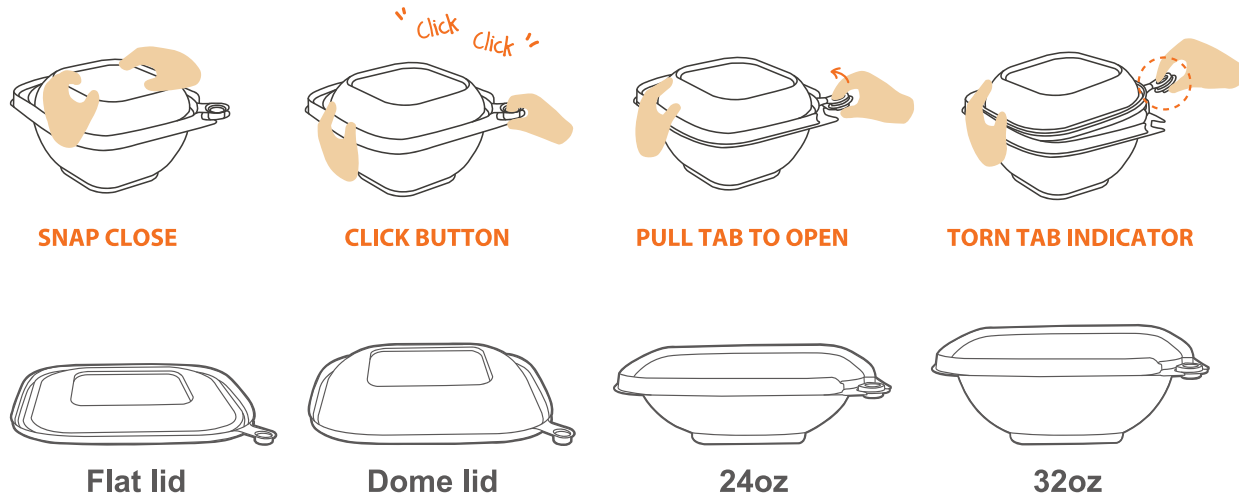

pack-aegis

SAFE box

tamper-evident SJ7-line

Item No.	Capacity	Case Pack	Dimensions LxWxH(inch)	Cuft
7.5" Clear PET Square Deli / Salad Container				
SJ724B	24oz./710c.c.	800pcs	7.50 x 7.50 x 2.25	4.61
SJ732B	32oz./950c.c.	800pcs	7.50 x 7.50 x 2.75	4.9
SJ7DL	7.5" Dome Lid	800pcs	6.89 x 6.89 x 1.00	3.79
SJ7FL	7.5" Flat Lid	800pcs	6.89 x 6.89 x 0.55	3.26

Please visit us on our website: <http://www.pack-aegis.com>
For your convenience please scan the QR code to link to our site.
Please email us at sales@pack-aegis.com
Or call us at 323-312-5862