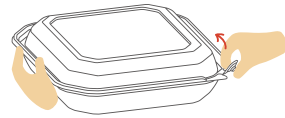

SAFE box

tamper-evident SA-line

SNAP CLOSE

CLICK BUTTON

PULL TAB TO OPEN

TORN TAB INDICATOR

	Item No.	Capacity	Case Pack	Dimensions LxWxH (inch)	Cuft
Clear PET Octagon Container (Two-Piece:Dome Lid in separate)					
	SA936B	36oz /1100c c	240pcs	9.10 x 9.10 x 1.85	3.43
	SA948B	48oz /1420c c	240pcs	9.10 x 9.10 x 2.28	3.59
	SA9L	Lid fits both SA936 / SA948	240pcs	8.70 x 8.70 x 1.22	2.96