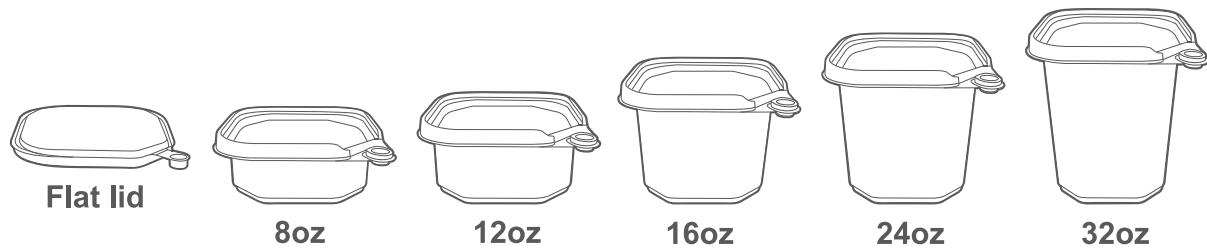

SAFE box

tamper-evident SR-line

SNAP CLOSE

CLICK BUTTON

PULL TAB TO OPEN

TORN TAB INDICATOR

Flat lid

8oz

12oz

16oz

24oz

32oz

Item No.	Capacity	Case Pack	Dimensions LxWxH(inch)	Cuft
4" Clear PET Square Deli Container				
SR408B	8oz./240c.c.	800pcs	4.68x 4.68 x 1.77	3.31
SR412B	12oz./360c.c.	800pcs	4.68x 4.68 x 2.32	3.48
SR416B	16oz./480c.c.	800pcs	4.68x 4.68 x 3.23	3.73
SR424B	24oz./710c.c.	800pcs	4.68x 4.68 x 4.21	4.03
SR432B	32oz./950c.c.	800pcs	4.68x 4.68 x 5.47	4.62
SR4FL	4" Flat Lid	800pcs	4.29x 4.29 x 0.35	2.52