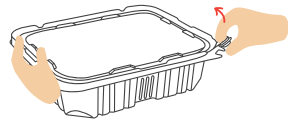

SAFE box

tamper-evident PLS-line

SNAP CLOSE

CLICK BUTTON

PULL TAB TO OPEN

TORN TAB INDICATOR

	Item No.	Capacity	Case Pack	Dimensions LxWxH (inch)	Cuft
PET Hinged Rectangular Container					
	PLS08	8 oz / 240 cc	240 pcs	Upgrading	Coming Soon
	PLS12	12 oz / 360 cc	240 pcs	Upgrading	Coming Soon
	PLS16	16 oz / 480 cc	240 pcs	Upgrading	Coming Soon
	PLS24	24 oz / 710 cc	200 pcs	Upgrading	Coming Soon
	PLS32	32 oz / 950 cc	200 pcs	Upgrading	Coming Soon
	PLS35	35 oz / 1,035 cc	150 pcs	8.90 x 7.91 x 1.85	3.7
	PLS48	48 oz / 1,420 cc	150 pcs	8.90 x 7.91 x 2.36	3.8
	PLS64	64 oz / 1,900 cc	150 pcs	8.90 x 7.91 x 3.03	4.05