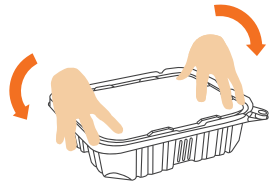

SAFE box

tamper-evident SR-line

SNAP CLOSE

CLICK BUTTON

PULL TAB TO OPEN

TORN TAB INDICATOR

Flat lid

8oz

12oz

16oz

24oz

32oz

Item No.	Capacity	Case Pack	Dimensions LxWxH(inch)	Cuft
4" Clear PET Square Deli Container				
SR408B	8oz./240c.c.	800pcs	4.68x 4.68 x 1.77	3.31
SR412B	12oz./360c.c.	800pcs	4.68x 4.68 x 2.32	3.48
SR416B	16oz./480c.c.	800pcs	4.68x 4.68 x 3.23	3.73
SR424B	24oz./710c.c.	800pcs	4.68x 4.68 x 4.21	4.03
SR432B	32oz./950c.c.	800pcs	4.68x 4.68 x 5.47	4.62
SR4FL	4" Flat Lid	800pcs	4.29x 4.29 x 0.35	2.52

SAFE box

tamper-evident PLS-line

SNAP CLOSE

CLICK BUTTON

PULL TAB TO OPEN

TORN TAB INDICATOR

	Item No.	Capacity	Case Pack	Dimensions LxWxH (inch)	Cuft
PET Hinged Rectangular Container					
	PLS08	8 oz / 240 cc	240 pcs	Upgrading	Coming Soon
	PLS12	12 oz / 360 cc	240 pcs	Upgrading	Coming Soon
	PLS16	16 oz / 480 cc	240 pcs	Upgrading	Coming Soon
	PLS24	24 oz / 710 cc	200 pcs	Upgrading	Coming Soon
	PLS32	32 oz / 950 cc	200 pcs	Upgrading	Coming Soon
	PLS35	35 oz / 1,035 cc	150 pcs	8.90 x 7.91 x 1.85	3.7
	PLS48	48 oz / 1,420 cc	150 pcs	8.90 x 7.91 x 2.36	3.8
	PLS64	64 oz / 1,900 cc	150 pcs	8.90 x 7.91 x 3.03	4.05